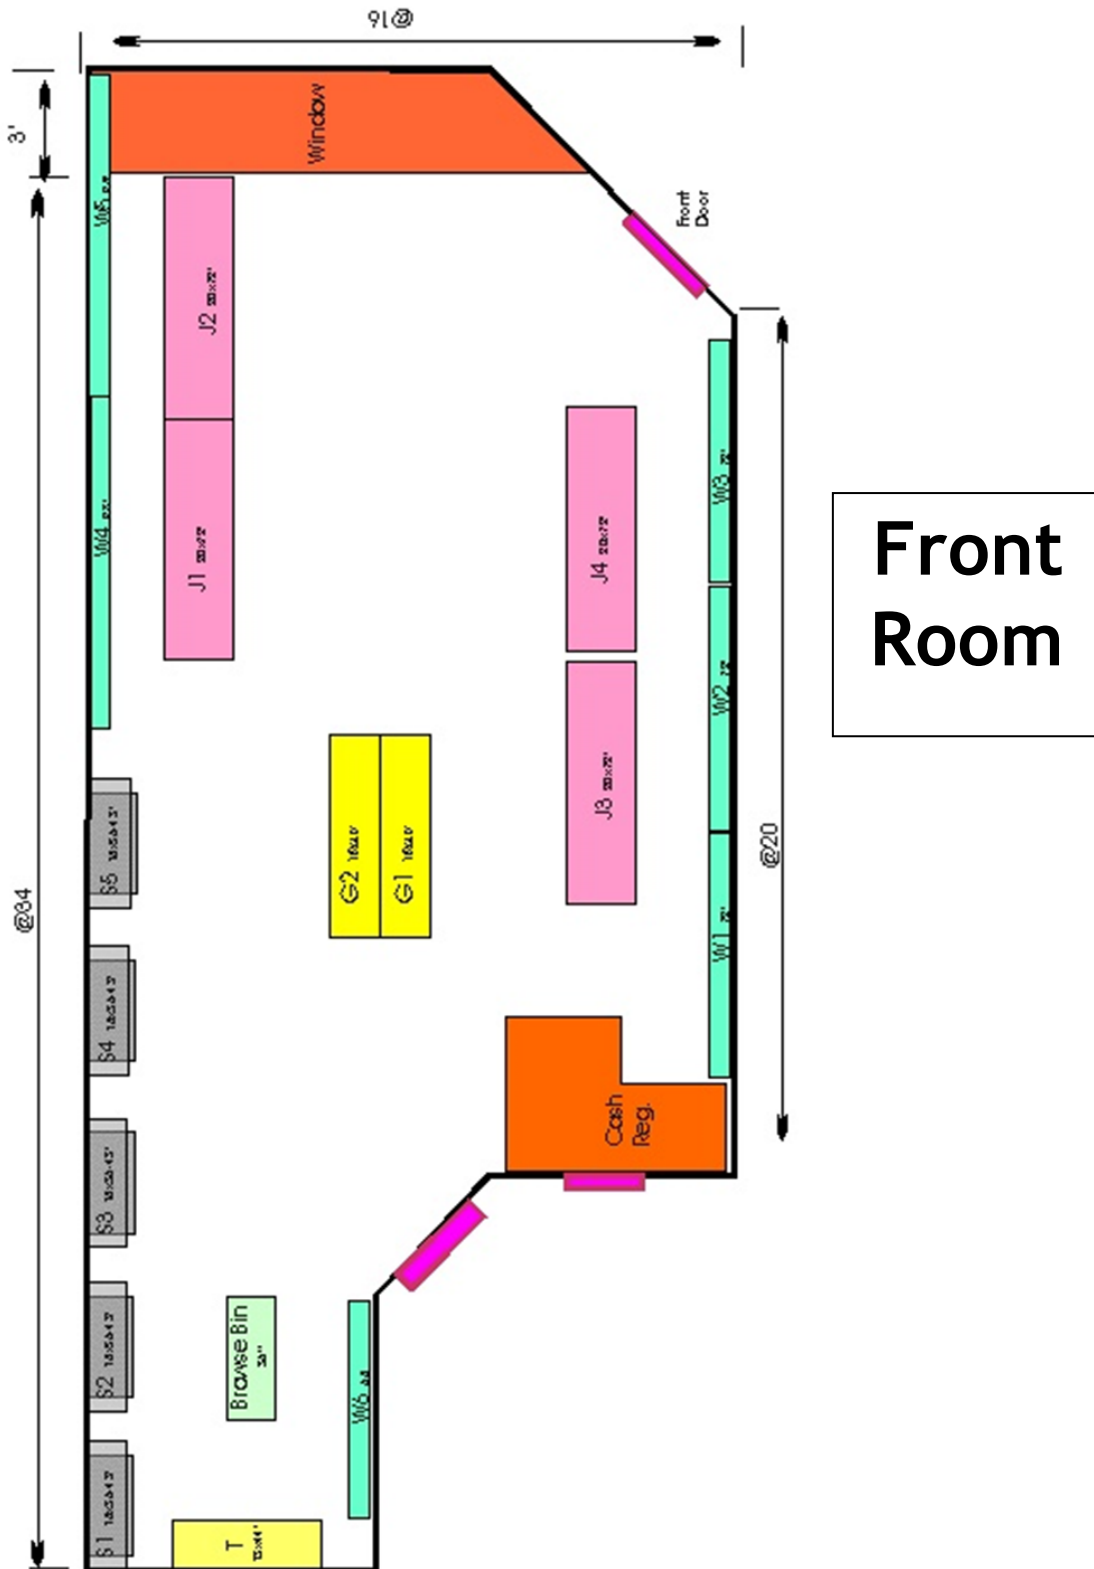

ROTATION PLAN

Shelf "S" Spaces Rotation Plan

Spaces in BACK ROOM	Snowbird Season
---------------------	-----------------

Shelf Spaces	February 2018	April 2018	July 2018	October 2018	February 2019	April 2019	July 2019	Oct 2019
CS	Steve	Dawn	Debra	Mike	Jim	Anne B	Heather	Ray
S1	Sue	Mike H	Jim M	Anne B	Marla M	Steve	Debra	Mike
S2	Debra	Mike H	Jim M	Jeanie	Debra	Ray	Debra	Anne
S3	Jim M	Anne B	Sue	Ray	Heather	Ray	Marla M	Anne
S4	Heather	Everett	Heather	Ray	Sue	Mike	Sue	Steve
S5	Mike	Ray	Steve	Everett	Sue	Mike	Jim	Steve
S6	Anne B	Sue	Ray	Heather	Steve	Debra	Mike	Marla
S7	Lois	Heather	Mike	Debra	Ray	Sue	Steve	Jim
S8	Ray	Heather	Mike	Debra	Ray	Sue	Steve	Jim
S9	Ray	Jim	Anne B	Steve	Anne B	Heather	Ray	Debra
S10	Mike H	Debra	Everett	Sue		Jim	Anne B	Heather
S11	Dawn	Debra	Jeanie	Jim	Mike	Marla M	Anne B	Sue
GB1				Marla M				
GB2								

ROTATION PLAN

Wall "W" Spaces Rotation Plan

Spaces in BACK ROOM	Snowbird Season
---------------------	-----------------

Wall Space	February 2018	April 2018	July 2018	October 2018	February 2019	April 2019	July 2019	October 2019
W1	Laura	Wesley	Ginger	Shara	Laura	Morna	Ann c	Ginger
W2	Laura	Ann C	Lois					
W3			Lois	AnneC	Ginger	Shara	Laura	Morna
W4	Shara	Lois	Shara	Laura	Morna	Ann c	Ginger	Shara
W5	Shara	Laura	Ann C	Ginger	Shara	Laura	Morna	Anne C
W6			Dalene	Morna				
W7	Wesley	Shara	Laura	Lois	Ann C	Ginger	Shara	Laura
W8	Lois	Ginger						

ROTATION PLAN

Front Room

ROTATION PLAN

Back Room