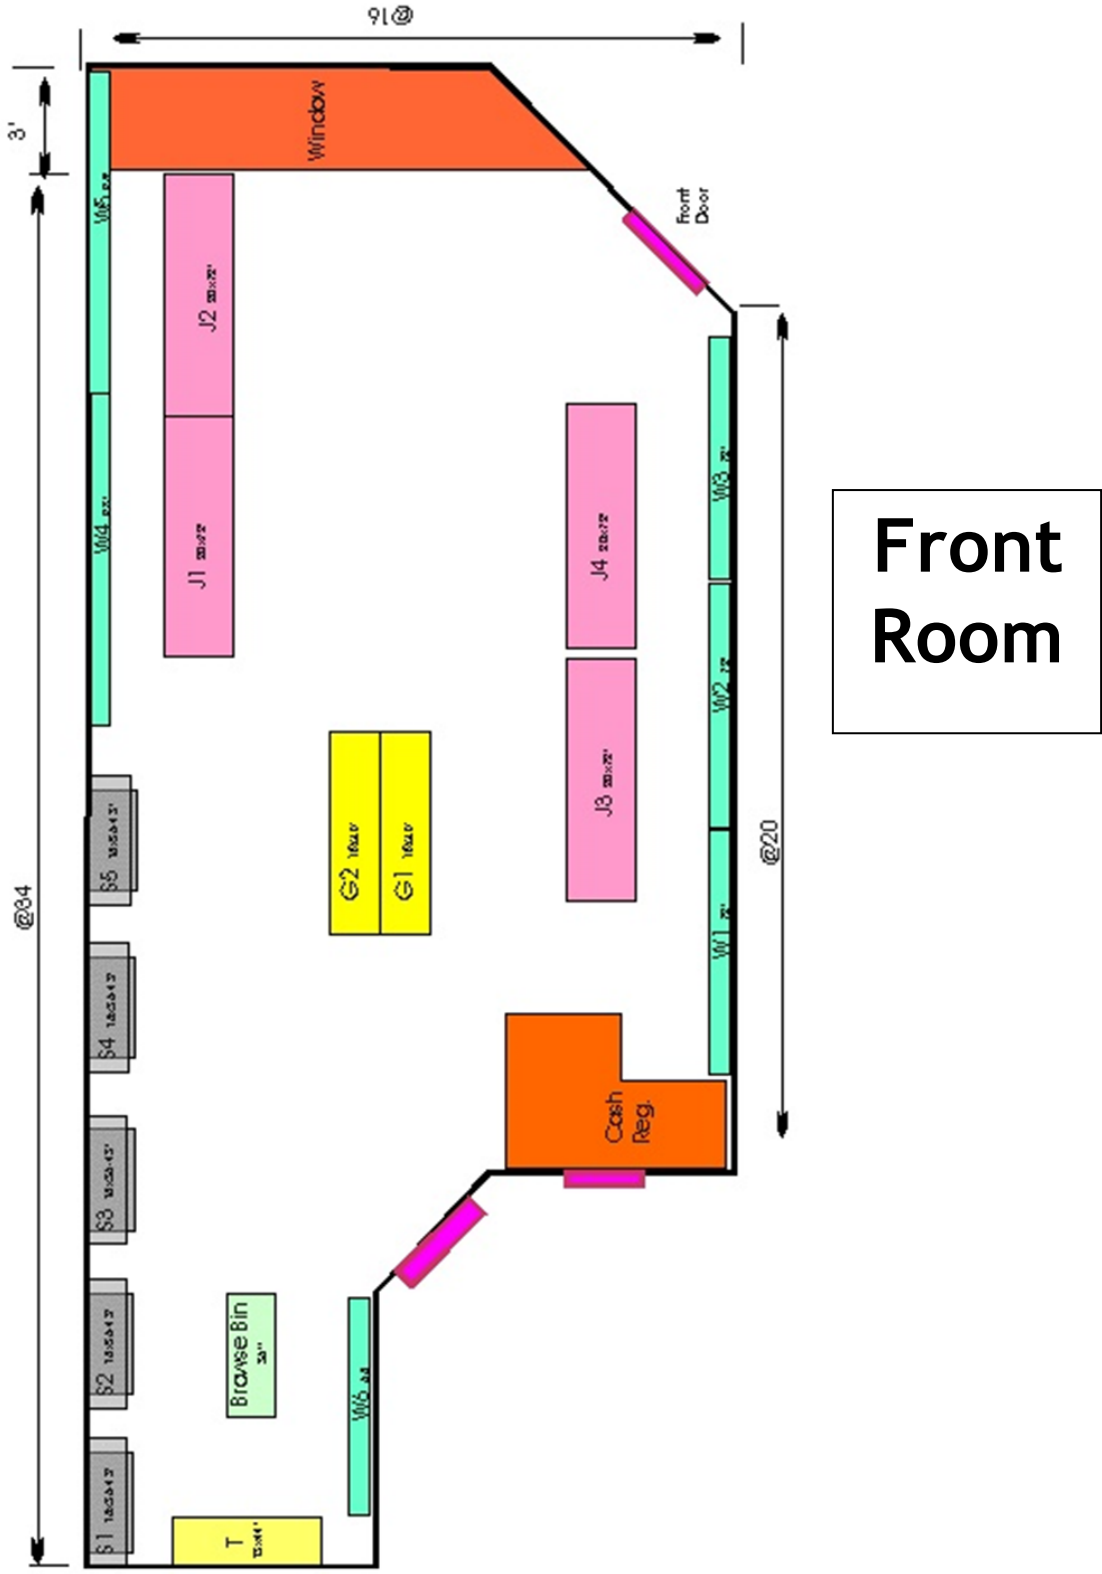

ROTATION PLAN

Shelf "S" Spaces Rotation Plan

Spaces in BACK ROOM	Snowbird Season
---------------------	-----------------

Shelf Spaces	February 2018	April 2018	July 2018	October 2018	February 2019	April 2019	July 2019	Oct 2019
CS	Steve	Dawn	Debra	Mike	Jim	Anne B	Heather	Ray
S1	Sue	Mike H	Jim M	Anne B	Marla M	Steve	Debra	Mike
S2	Debra	Mike H	Jim M	Jeanie	Debra	Ray	Debra	Anne
S3	Jim M	Anne B	Sue	Ray	Heather	Donna	Marla M	Anne
S4	Heather	Everett	Heather	Ray	Sue	Mike	Sue	Steve
S5	Mike	Ray	Steve	Everett	Sue	Mike	Jim	Donna
S6	Anne B	Sue	Ray	Heather	Steve	Debra	Mike	Marla
S7	Lois	Heather	Mike	Debra	Ray	Sue	Donna	Jim
S8	Ray	Heather	Mike	Debra	Ray	Sue	Steve	Jim
S9	Ray	Jim	Anne B	Steve	Anne B	Heather	Ray	Debra
S10	Mike H	Debra	Everett	Sue	Donna	Jim	Anne B	Heather
S11	Dawn	Debra	Jeanie	Jim	Mike	Marla M	Anne B	Sue
GB1				Marla M				
GB2								

ROTATION PLAN

Wall "W" Spaces Rotation Plan

Spaces in BACK ROOM	Snowbird Season
---------------------	-----------------

Wall Space	February 2018	April 2018	July 2018	October 2018	February 2019	April 2019	July 2019	October 2019
W1	Laura	Wesley	Ginger	Shara	Laura	Morna	Ann c	Ginger
W2	Laura	Ann C	Lois					
W3			Lois	AnneC	Ginger	Shara	Laura	Morna
W4	Shara	Lois	Shara	Laura	Morna	Ann c	Ginger	Shara
W5	Shara	Laura	Ann C	Ginger	Shara	Laura	Morna	Anne C
W6			Dalene	Morna				
W7	Wesley	Shara	Laura	Lois	Ann C	Ginger	Shara	Laura
W8	Lois	Ginger						

ROTATION PLAN

Front Room

ROTATION PLAN

Back Room