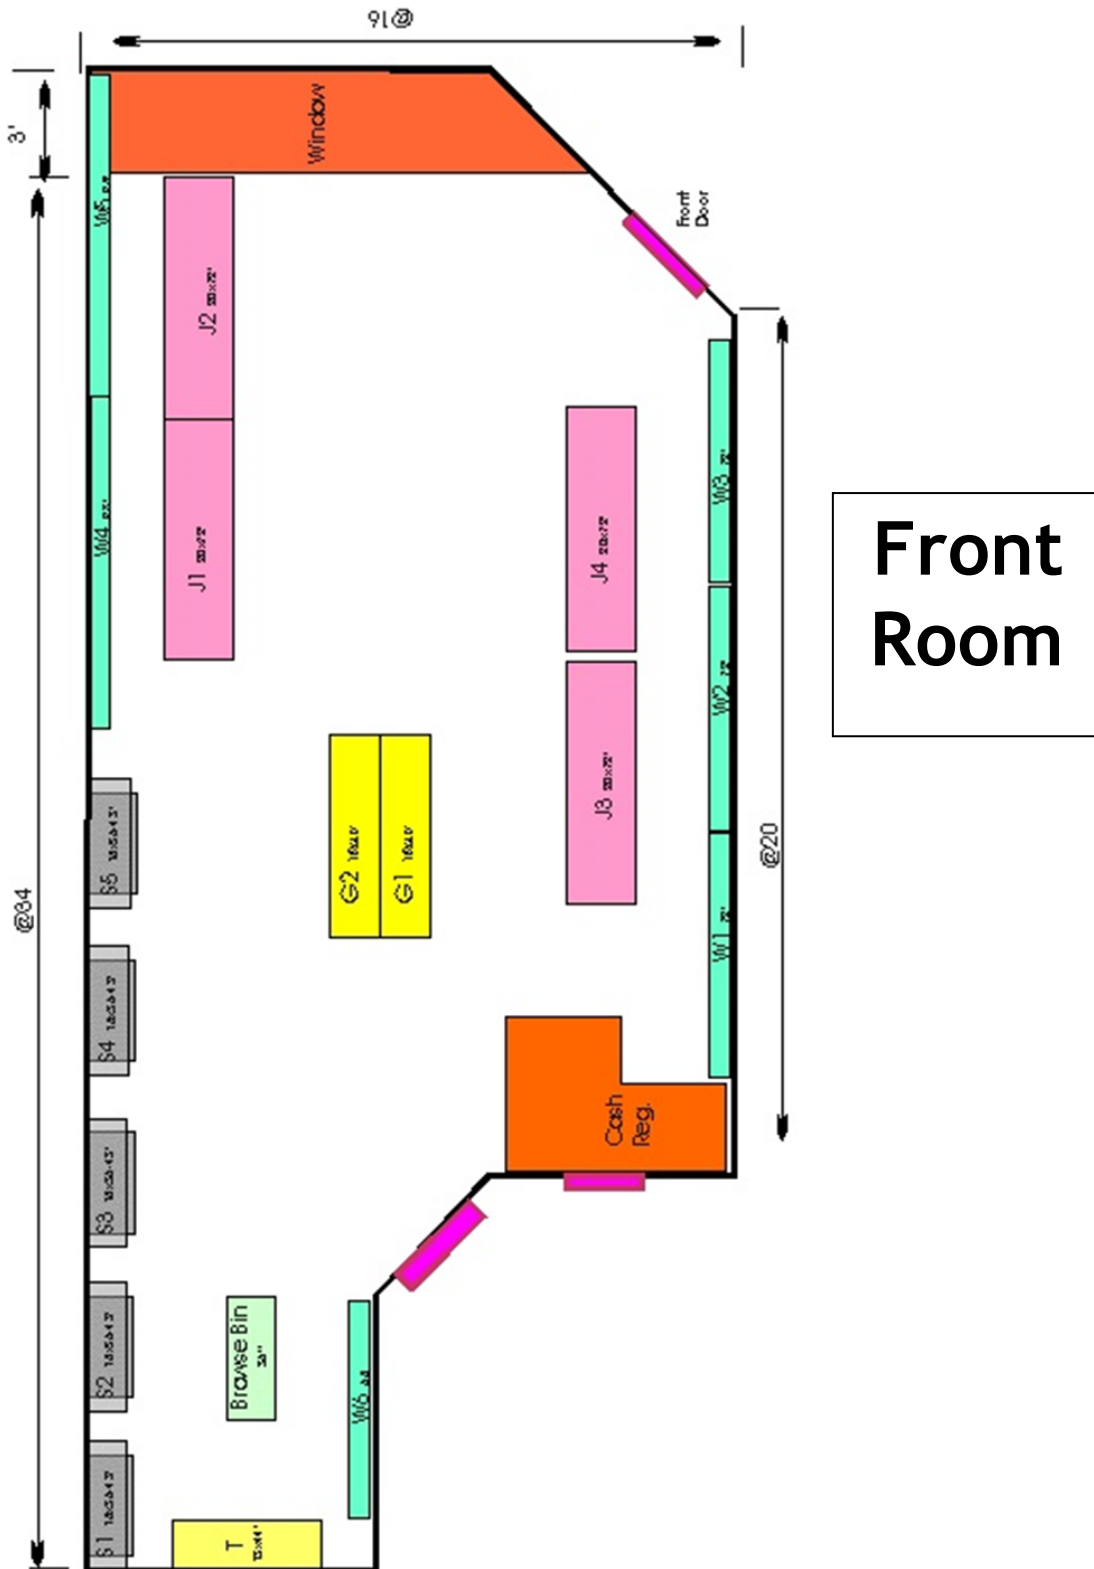

ROTATION PLAN

Shelf "S" Spaces Rotation Plan

Spaces in BACK ROOM	Snowbird Season
---------------------	-----------------

Shelf Spaces	February 2018	April 2018	July 2018	October 2018	February 2019	April 2019	July 2019	Oct 2019
CS	Steve	Dawn	Debra	Mike	Jim	Anne B	Heather	Ray
S1	Sue	Mike H	Jim M	Anne B	Marla M	Steve	Debra	Mike
S2	Debra	Mike H	Jim M	Jeanie	Debra	Ray	Debra	Anne
S3	Jim M	Anne B	Sue	Ray	Heather	Donna	Marla M	Anne
S4	Heather	Everett	Heather	Ray	Sue	Mike	Sue	Steve
S5	Mike	Ray	Steve	Everett	Sue	Mike	Jim	Donna
S6	Anne B	Sue	Ray	Heather	Steve	Debra	Mike	Marla
S7	Lois	Heather	Mike	Debra	Ray	Sue	Donna	Jim
S8	Ray	Heather	Mike	Debra	Ray	Sue	Steve	Jim
S9	Ray	Jim	Anne B	Steve	Anne B	Heather	Ray	Debra
S10	Mike H	Debra	Everett	Sue	Donna	Jim	Anne B	Heather
S11	Dawn	Debra	Jeanie	Jim	Mike	Marla M	Anne B	Sue
GB1				Marla M				
GB2								

ROTATION PLAN

Wall "W" Spaces Rotation Plan

Spaces in BACK ROOM	Snowbird Season
---------------------	-----------------

Wall Space	February 2018	April 2018	July 2018	October 2018	February 2019	April 2019	July 2019	October 2019
W1	Laura	Wesley	Ginger	Shara	Laura	Morna	Ann c	Ginger
W2	Laura	Ann C	Lois					
W3			Lois	AnneC	Ginger	Shara	Laura	Morna
W4	Shara	Lois	Shara	Laura	Morna	Ann c	Ginger	Shara
W5	Shara	Laura	Ann C	Ginger	Shara	Laura	Morna	Anne C
W6			Dalene	Morna				
W7	Wesley	Shara	Laura	Lois	Ann C	Ginger	Shara	Laura
W8	Lois	Ginger						

ROTATION PLAN

ROTATION PLAN

Back Room