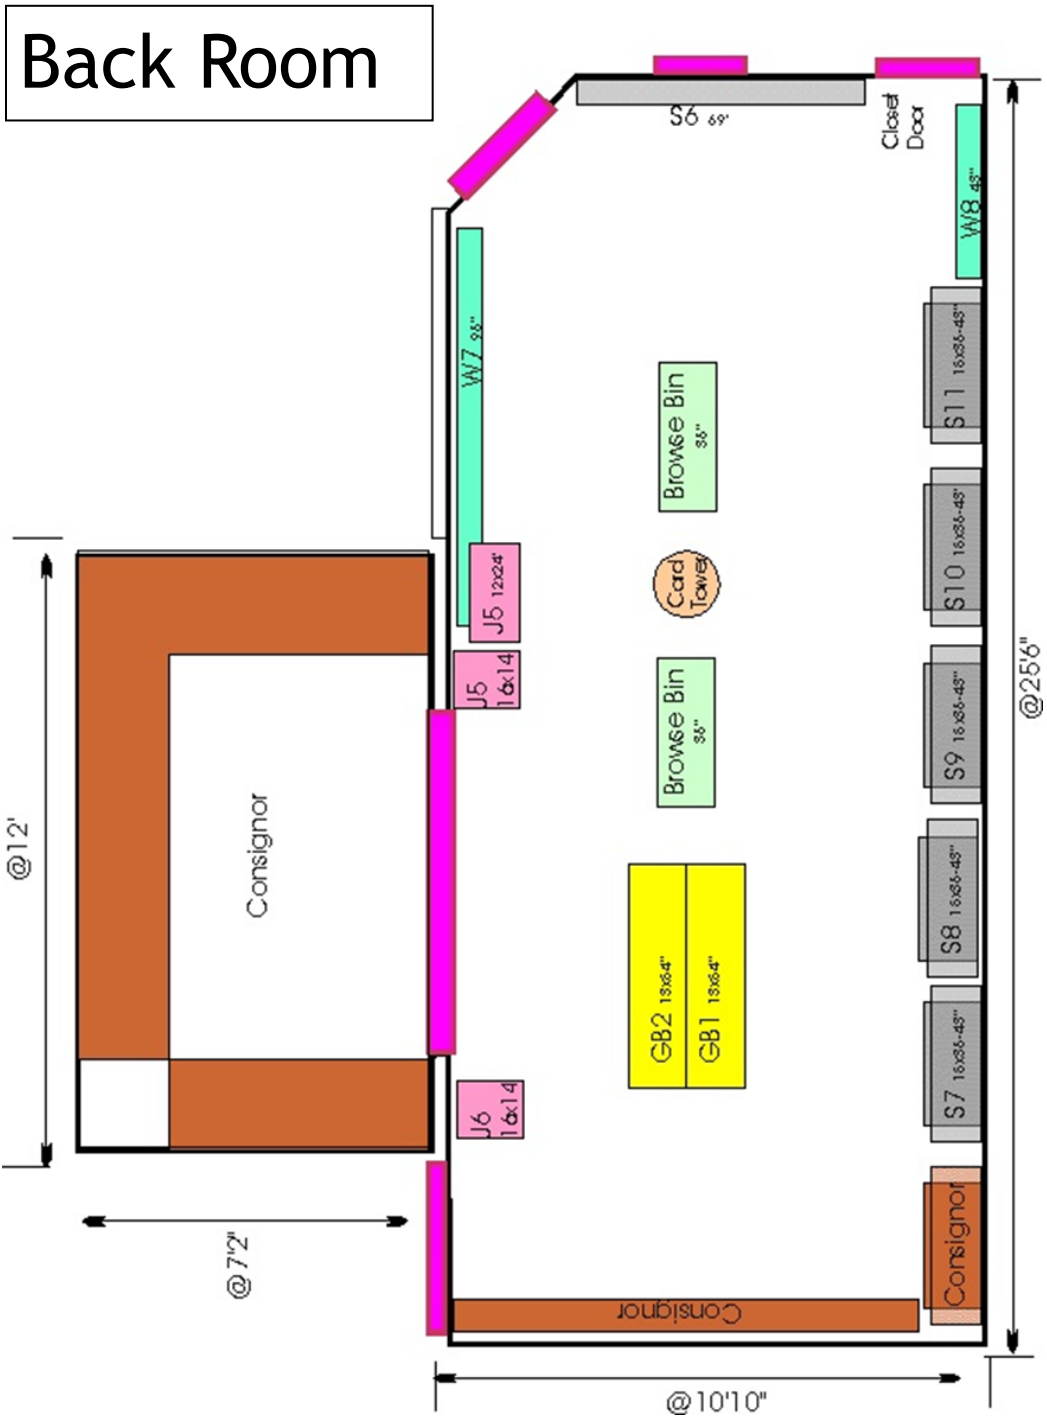

ROTATION PLAN

Shelf "S" Spaces Rotation Plan

Spaces in BACK ROOM	Snowbird Season
---------------------	-----------------

Shelf Spaces	February 2018	April 2018	July 2018	October 2018	February 2019	April 2019	July 2019	Oct 2019
CS	Steve	Dawn	Debra	Mike	Jim	Anne B	Heather	Ray
S1	Sue	Mike H	Jim M	Anne B	Marla M	Steve	Debra	Mike
S2	Debra	Mike H	Jim M	Jeanie	Debra	Ray	Debra	Anne
S3	Jim M	Anne B	Sue	Ray	Heather	Donna	Marla M	Anne
S4	Heather	Everett	Heather	Ray	Sue	Mike	Sue	Steve
S5	Mike	Ray	Steve	Everett	Sue	Mike	Jim	Donna
S6	Anne B	Sue	Ray	Heather	Steve	Debra	Mike	Marla
S7	Lois	Heather	Mike	Debra	Ray	Sue	Donna	Jim
S8	Ray	Heather	Mike	Debra	Ray	Sue	Steve	Jim
S9	Ray	Jim	Anne B	Steve	Anne B	Heather	Ray	Debra
S10	Mike H	Debra	Everett	Sue	Donna	Jim	Anne B	Heather
S11	Dawn	Debra	Jeanie	Jim	Mike	Marla M	Anne B	Sue
GB1				Marla M				
GB2								

ROTATION PLAN

Wall "W" Spaces Rotation Plan

Spaces in BACK ROOM	Snowbird Season
---------------------	-----------------

Wall Space	February 2018	April 2018	July 2018	October 2018	February 2019	April 2019	July 2019	October 2019
W1	Laura	Wesley	Ginger	Shara	Laura	Morna	Ann c	Ginger
W2	Laura	Ann C	Lois					
W3			Lois	AnneC	Ginger	Shara	Laura	Morna
W4	Shara	Lois	Shara	Laura	Morna	Ann c	Ginger	Shara
W5	Shara	Laura	Ann C	Ginger	Shara	Laura	Morna	Anne C
W6			Dalene	Morna				
W7	Wesley	Shara	Laura	Lois	Ann C	Ginger	Shara	Laura
W8	Lois	Ginger						

ROTATION PLAN

ROTATION PLAN

Back Room